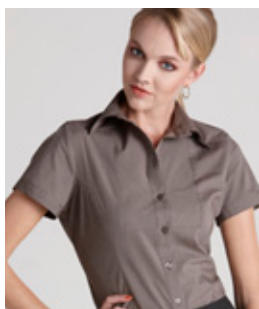

BIZ COLLECTION

PAIR FASHION WITH FUNCTION WITH OUR LATEST CONTEMPORARY APPAREL RANGE

CHEVRON SHIRT

70% Cotton, 26% Polyester, 4% Elastane
Stripe: Graphite, Grape, Blue

S122ML	Mens Long Sleeve Shirt	
S122LT	Ladies 3/4 Sleeve Shirt	
S122LS	Ladies Short Sleeve Shirt	

DECO TOP

100% Polyester
Silver, Grape, Black

K123LS	Ladies Short Sleeve Top	
--------	-------------------------	--

BERLIN SHIRT

61% Cotton, 35% Polyester, 4% Elastane
Stripe: Graphite, Grape, Blue, Plain: White