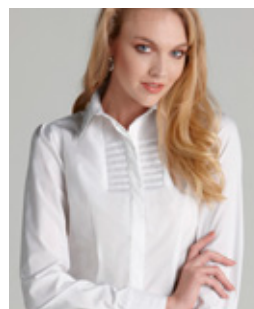

BIZ COLLECTION

PAIR FASHION WITH FUNCTION WITH OUR LATEST CONTEMPORARY APPAREL RANGE

CHEVRON SHIRT

70% Cotton, 26% Polyester, 4% Elastane
Stripe: Graphite, Grape, Blue

S122ML	Mens Long Sleeve Shirt	
S122LT	Ladies 3/4 Sleeve Shirt	
S122LS	Ladies Short Sleeve Shirt	

DECO TOP

100% Polyester
Silver, Grape, Black

K123LS	Ladies Short Sleeve Top	
--------	-------------------------	--

BERLIN SHIRT

61% Cotton, 35% Polyester, 4% Elastane
Stripe: Graphite, Grape, Blue, Plain: White