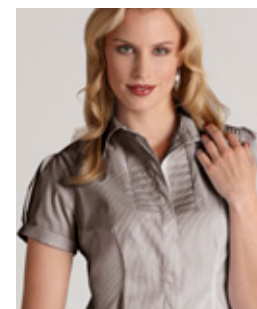

BIZ COLLECTION

PAIR FASHION WITH FUNCTION WITH OUR LATEST CONTEMPORARY APPAREL RANGE

CHEVRON SHIRT

70% Cotton, 26% Polyester, 4% Elastane
Stripe: Graphite, Grape, Blue

S122ML	Mens Long Sleeve Shirt	
S122LT	Ladies 3/4 Sleeve Shirt	
S122LS	Ladies Short Sleeve Shirt	

DECO TOP

100% Polyester
Silver, Grape, Black

K123LS	Ladies Short Sleeve Top	
--------	-------------------------	--

BERLIN SHIRT

61% Cotton, 35% Polyester, 4% Elastane
Stripe: Graphite, Grape, Blue, Plain: White